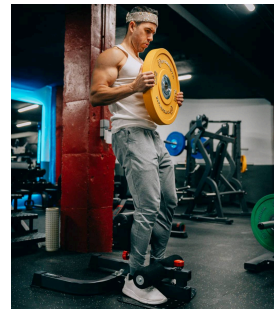

Sissy Squat SS120

SKU: SS120

Product Images

Short Description

TEXT COMING SOON...

Description

TEXT COMING SOON...

Additional Information