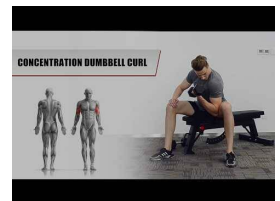

Commercial 130RB Utility Bench HD

SKU: 130RB

Product Images

Short Description

The **Titanium X Line** is as serious as heavy duty fitness equipment gets.

Built for a lifetime of abuse in Commercial Gyms, Crossfit Centers or Home Gyms, the 3mm thick, 70mm x 70mm can take anything. Literally.

Whether utilized for a garage gym or the elite level, the Titanium Strength Commercial Line will be the **foundation of any power athlete's or bodybuilders training needs.**

Description

Why you should buy the Titanium Strength 130RB Commercial HD Utility Bench ?

- **Heavily constructed** with 0.11" steel tubes, fit with X line power racks
- **Smart flat packed design**, very few assembly is needed.
- **Solid and Stable** backrest and seat, easy adjustments.
- **Wheels and handle** provide easy mobility.
- **Oversized and durable** backrest and seat.